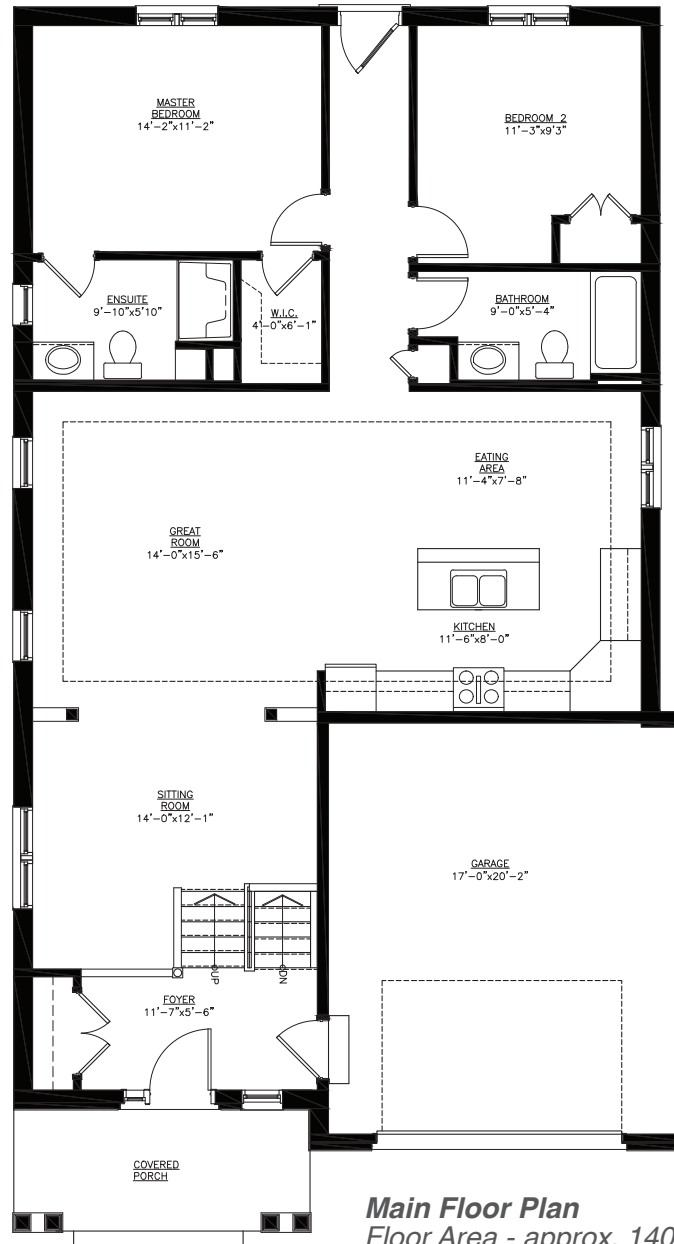

East Village, Cobourg

Abbott

Raised Bungalow

** Renditions as shown are artists concept*

Abbott Raised Bungalow - Approximately 1400 square feet

Main Floor Plan
Floor Area - approx. 1400 sq. ft.