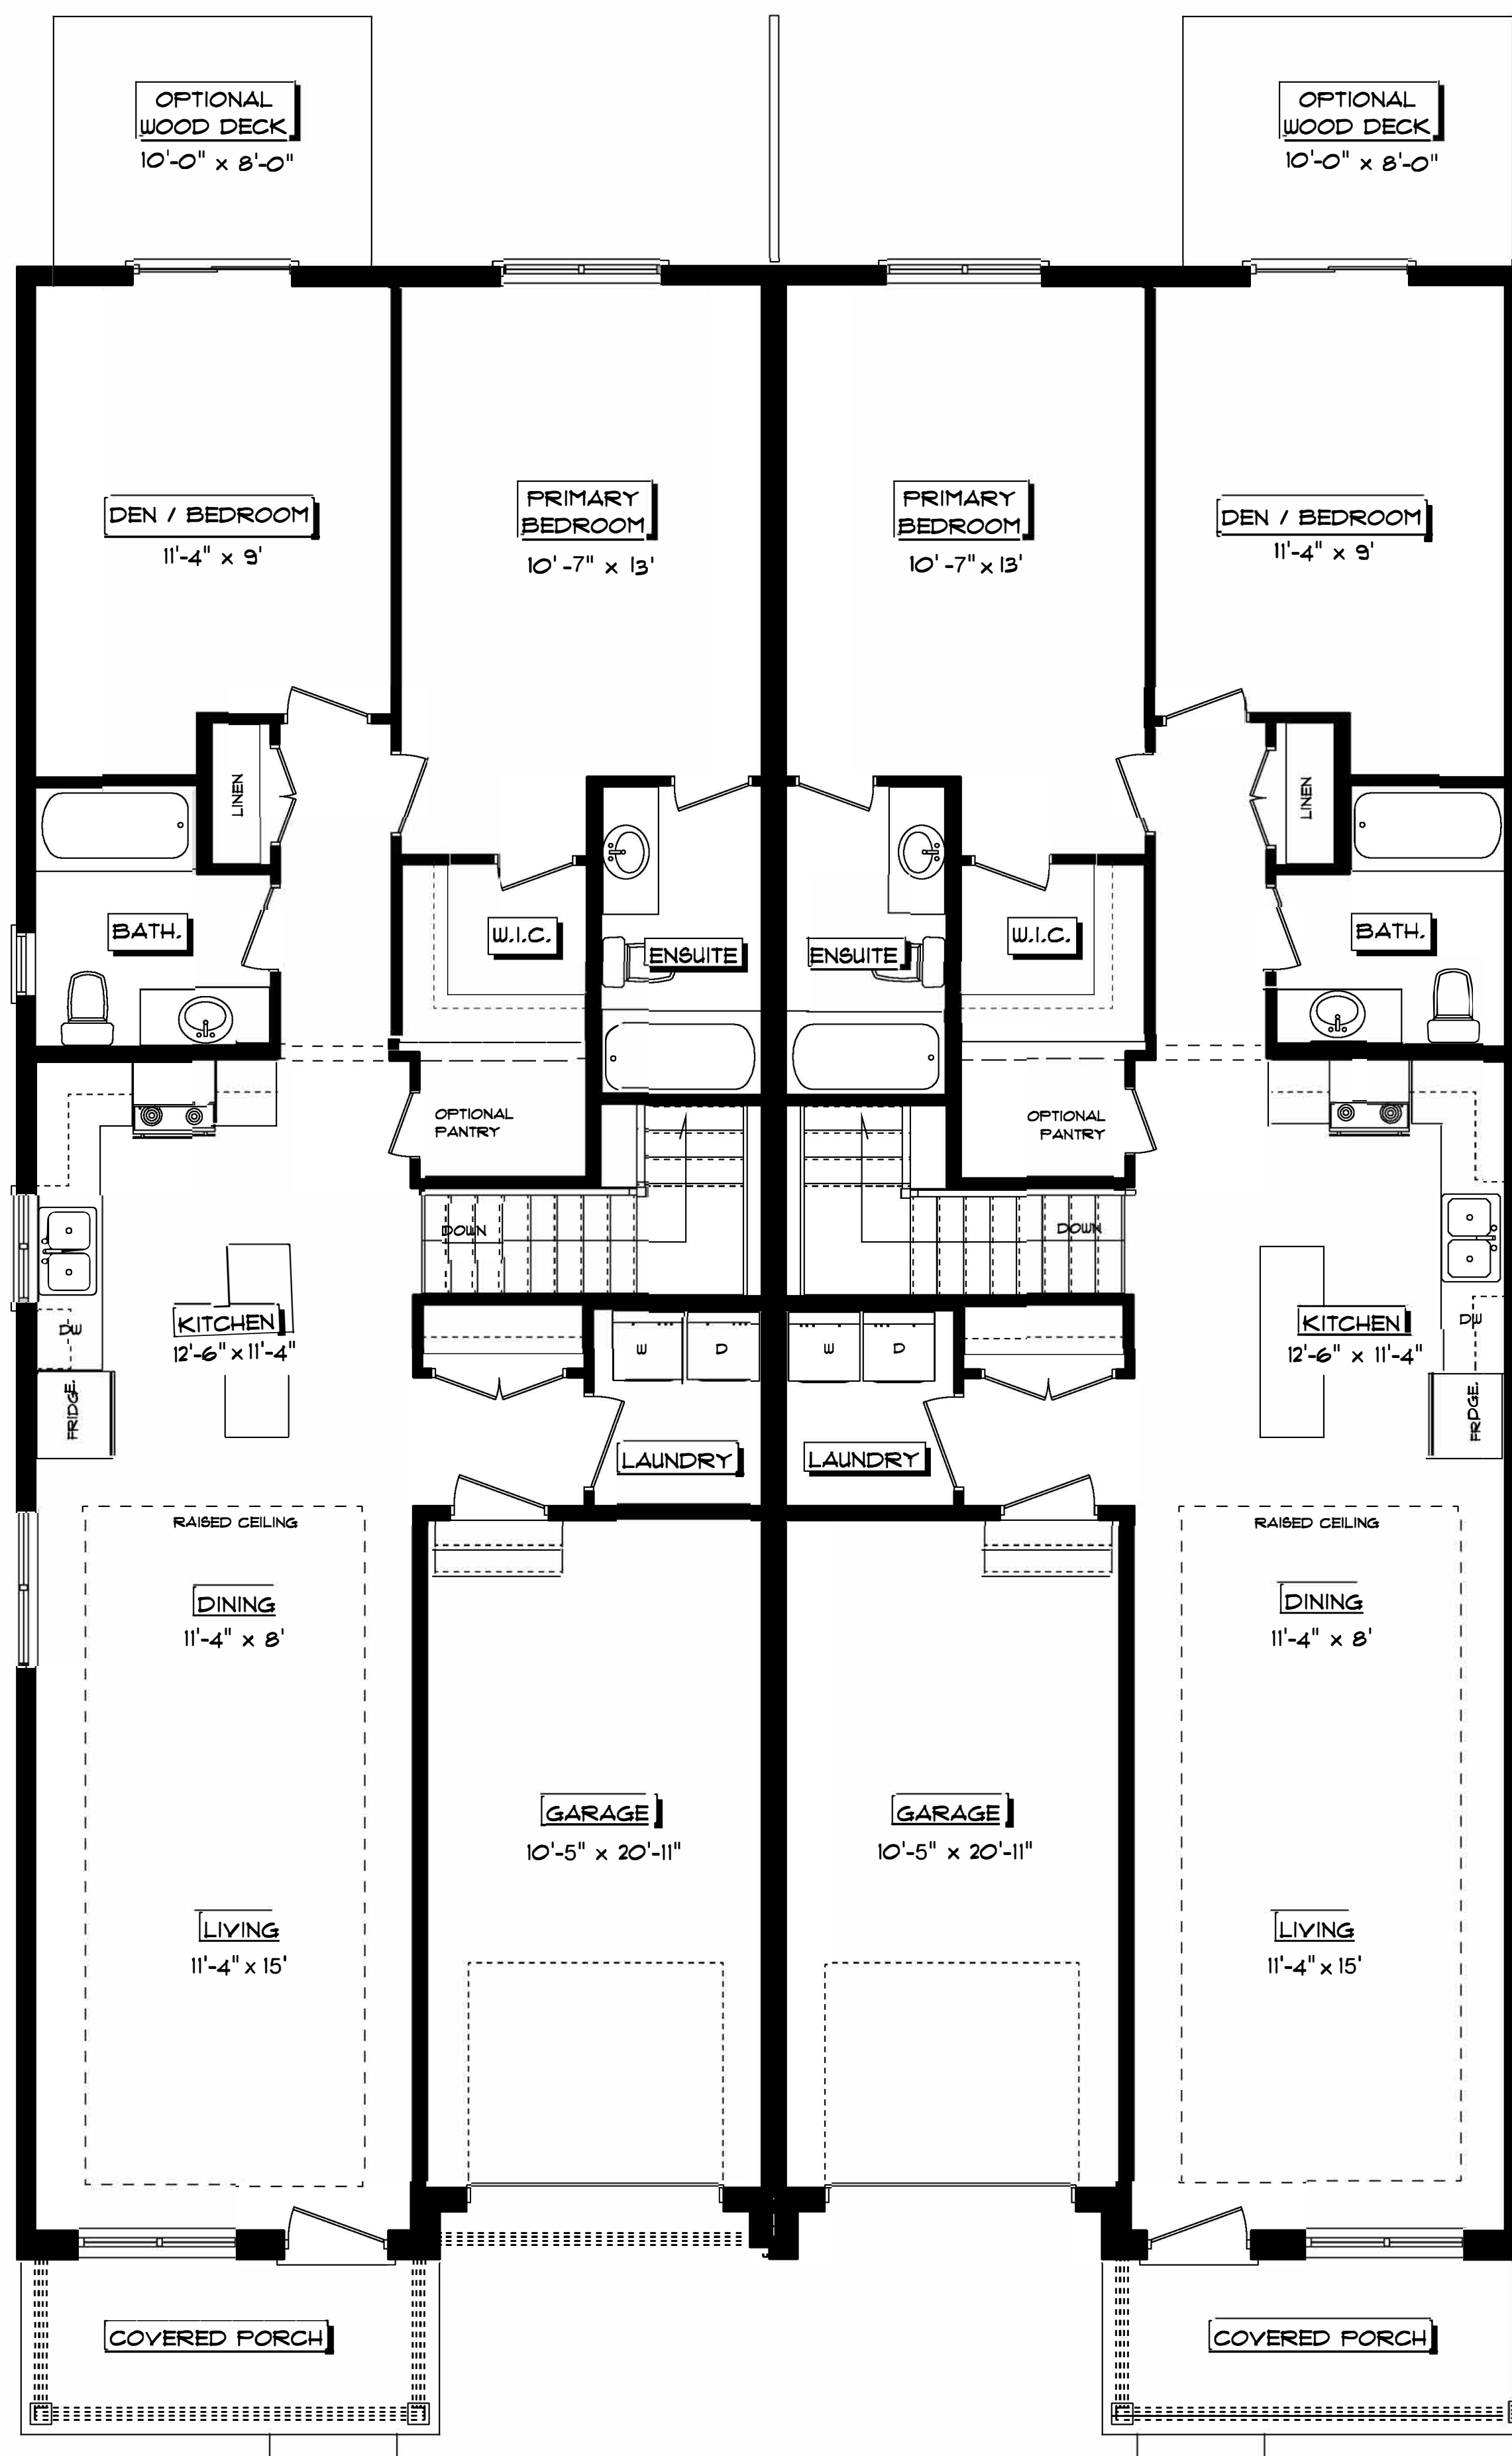

FRONT ELEVATION

\*RENDERINGS SHOWN ARE ARTISTS CONCEPT

STALWOOD HOMES  
BUILDING EXCELLENCE

BUNGALOW TOWN HOMES  
1110/1145 SQUARE FEET PER UNIT