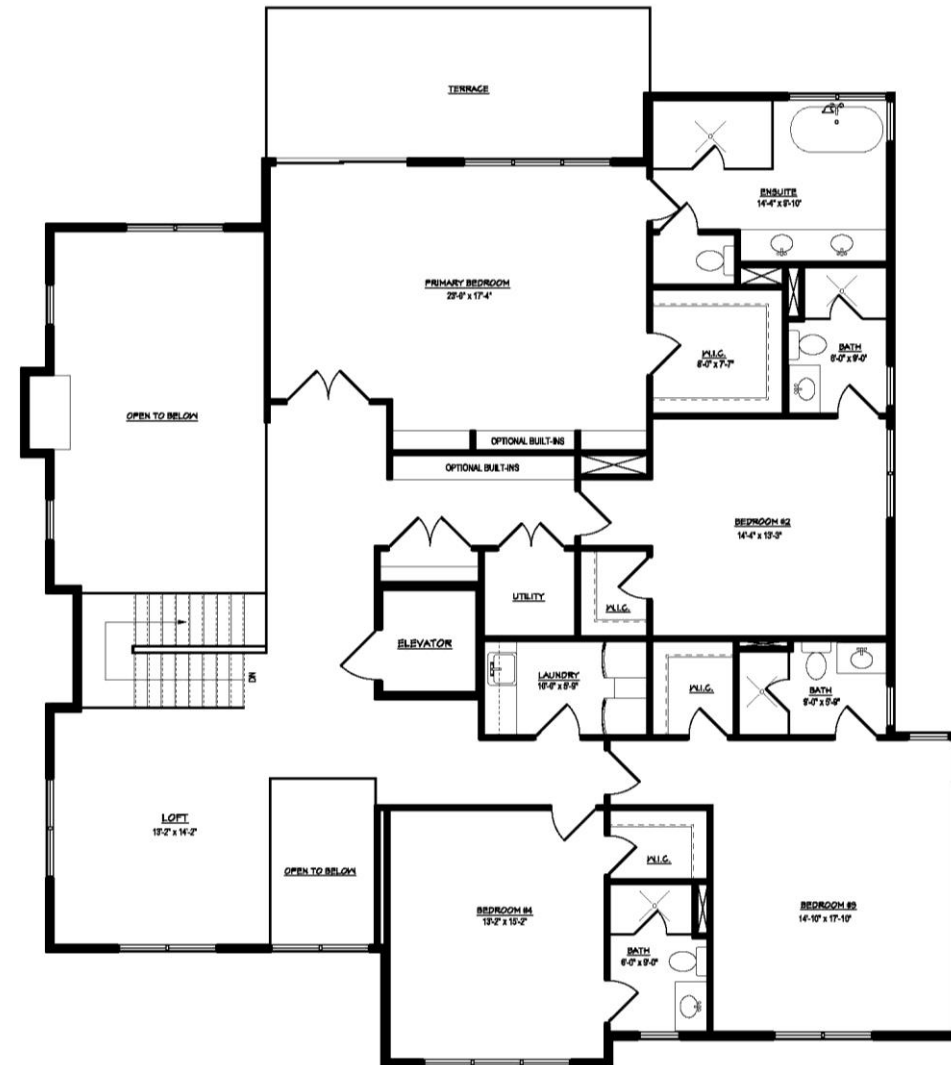

# THE BEACHWOOD ESTATE

5076 SQ.FT.

Main Floor 2238 sq.ft.

Upper Floor 2838 sq.ft.