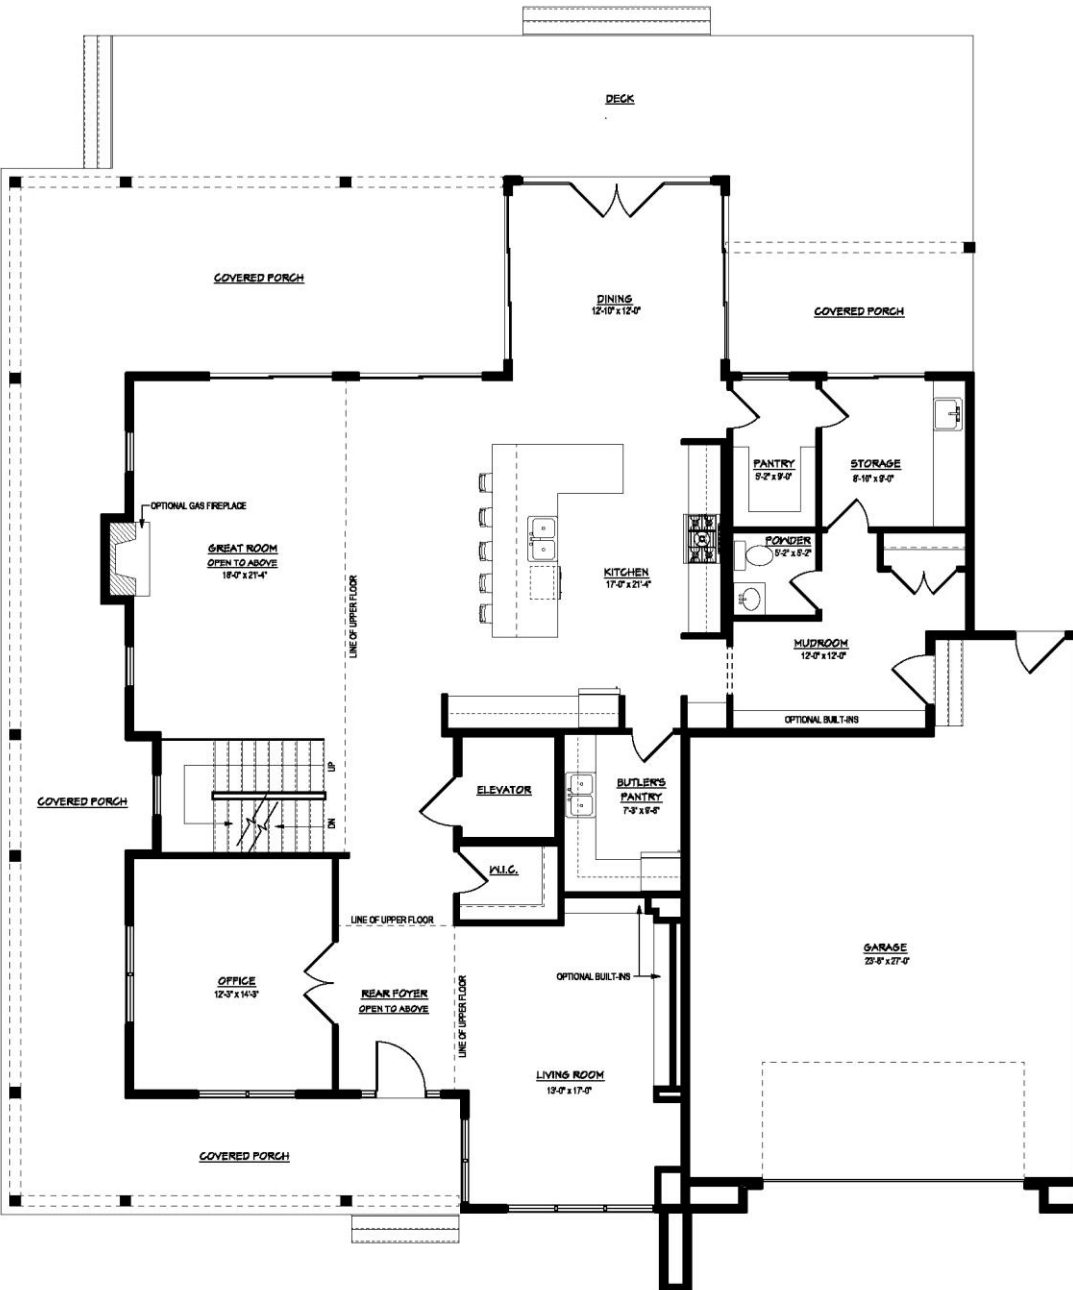

ARTIST CONCEPT

# THE BEACHWOOD ESTATE

# THE BEACHWOOD ESTATE

5076 SQ.FT.

Main Floor 2238 sq.ft.

Upper Floor 2838 sq.ft.