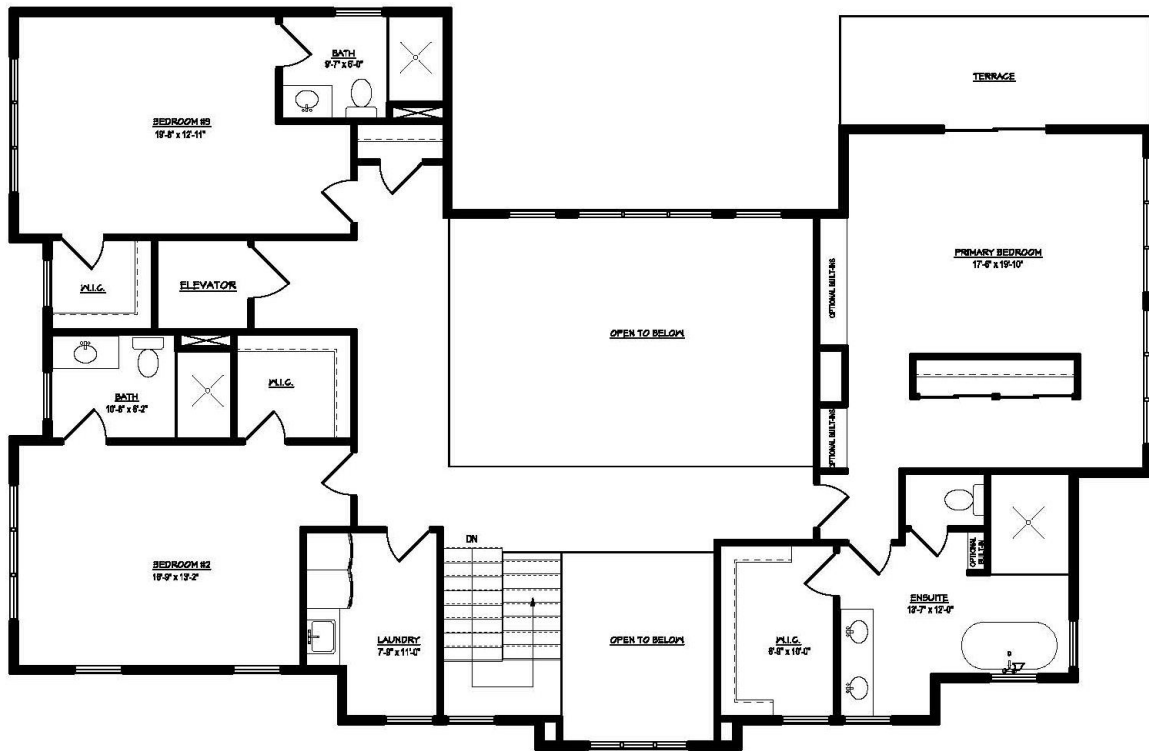

ARTIST CONCEPT

THE CRESTVIEW ESTATE

THE CRESTVIEW ESTATE

5595 SQ.FT.

Main Floor 3216 sq.ft.

Upper Floor 2379 sq.ft.

CEDAR SHORE
RESIDENCES

BUILDING EXCELLENCE