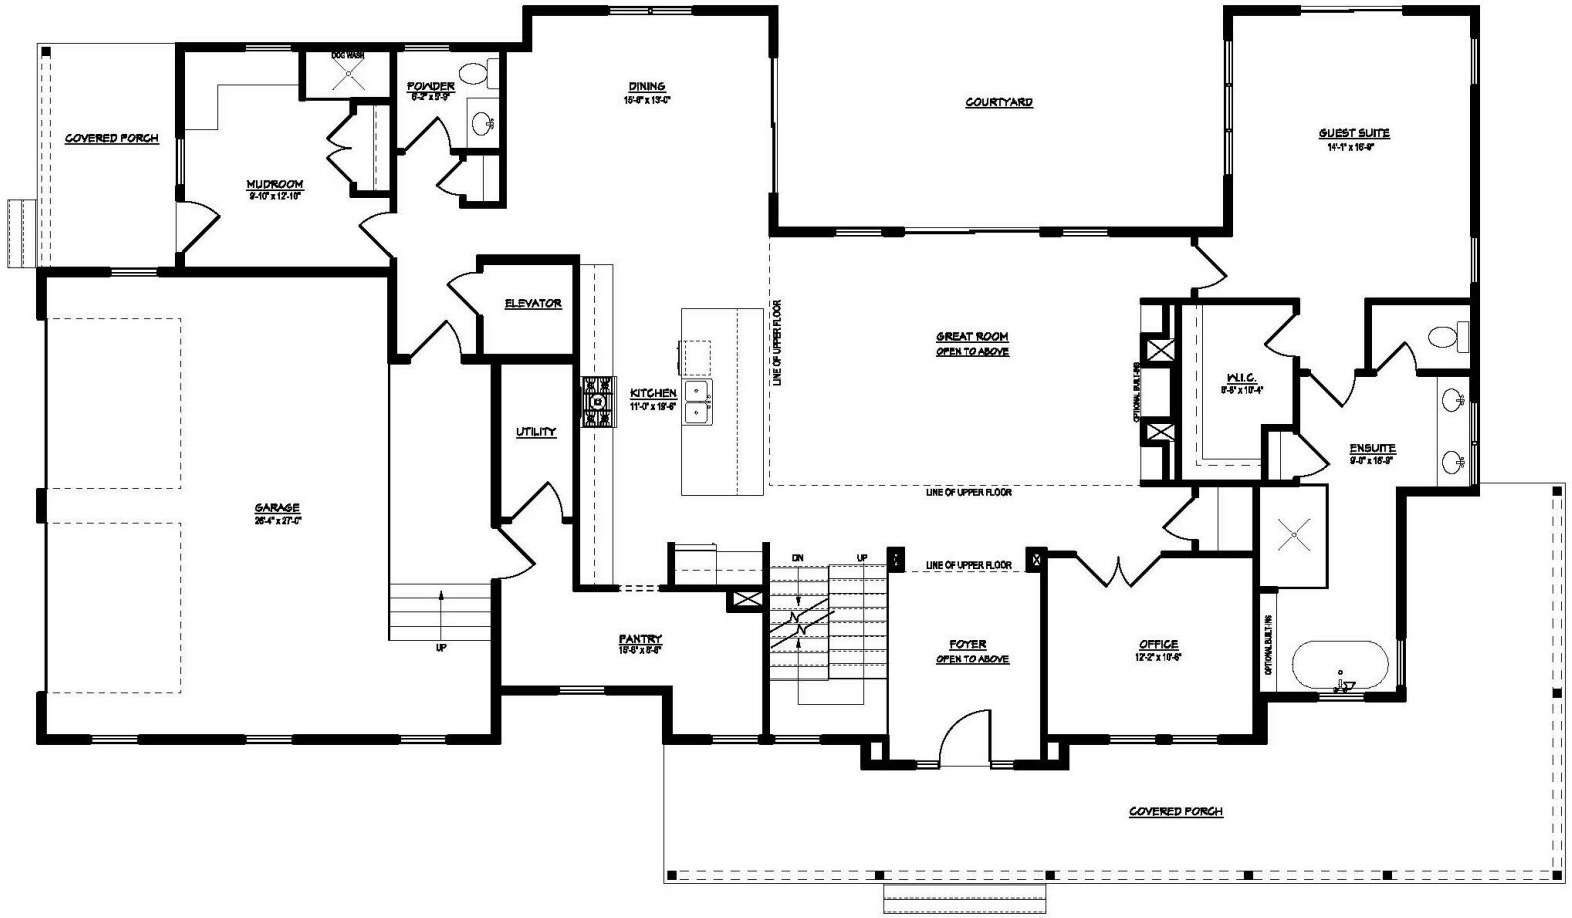

ARTIST CONCEPT

THE CRESTVIEW ESTATE

THE CRESTVIEW ESTATE

5595 SQ.FT.

Main Floor 3216 sq.ft.

Upper Floor 2379 sq.ft.

CEDAR SHORE
RESIDENCES

BUILDING EXCELLENCE