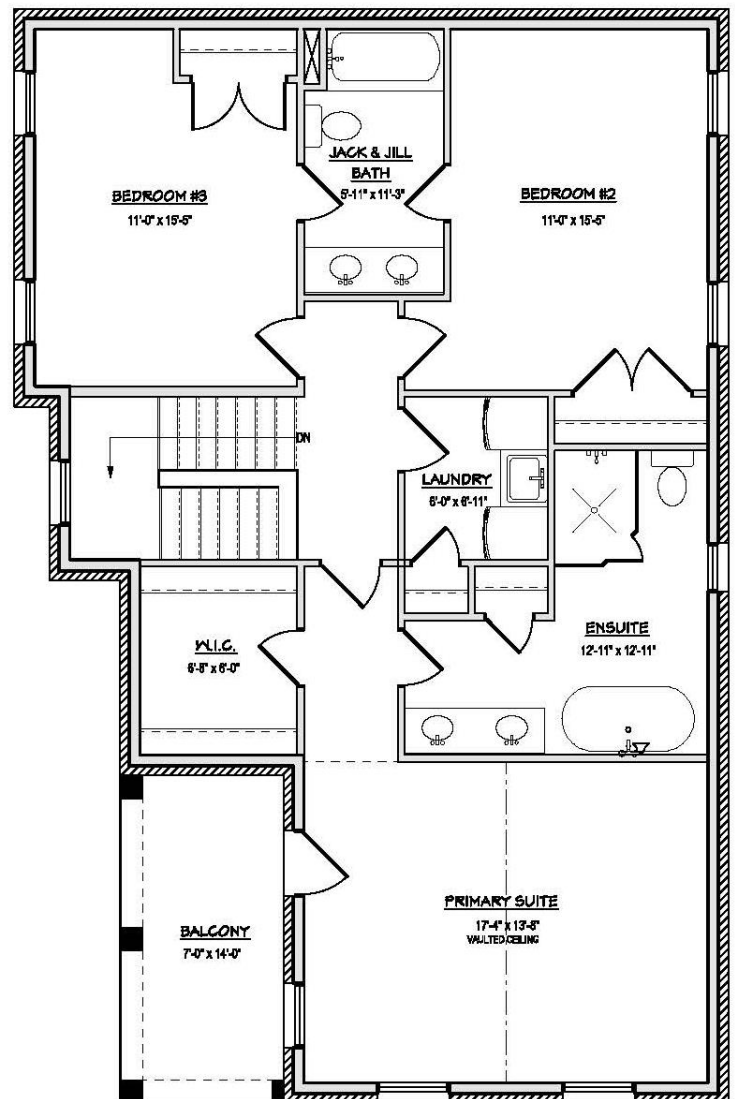

BUILDING EXCELLENCE
 **STALWOOD
HOMES**

THE LAKEVIEW ESTATE

CEDAR SHORE
RESIDENCES

BUILDING EXCELLENCE

CEDAR SHORE
RESIDENCES

Main Floor 1424 sq.ft.

Upper Floor 1216 sq.ft.