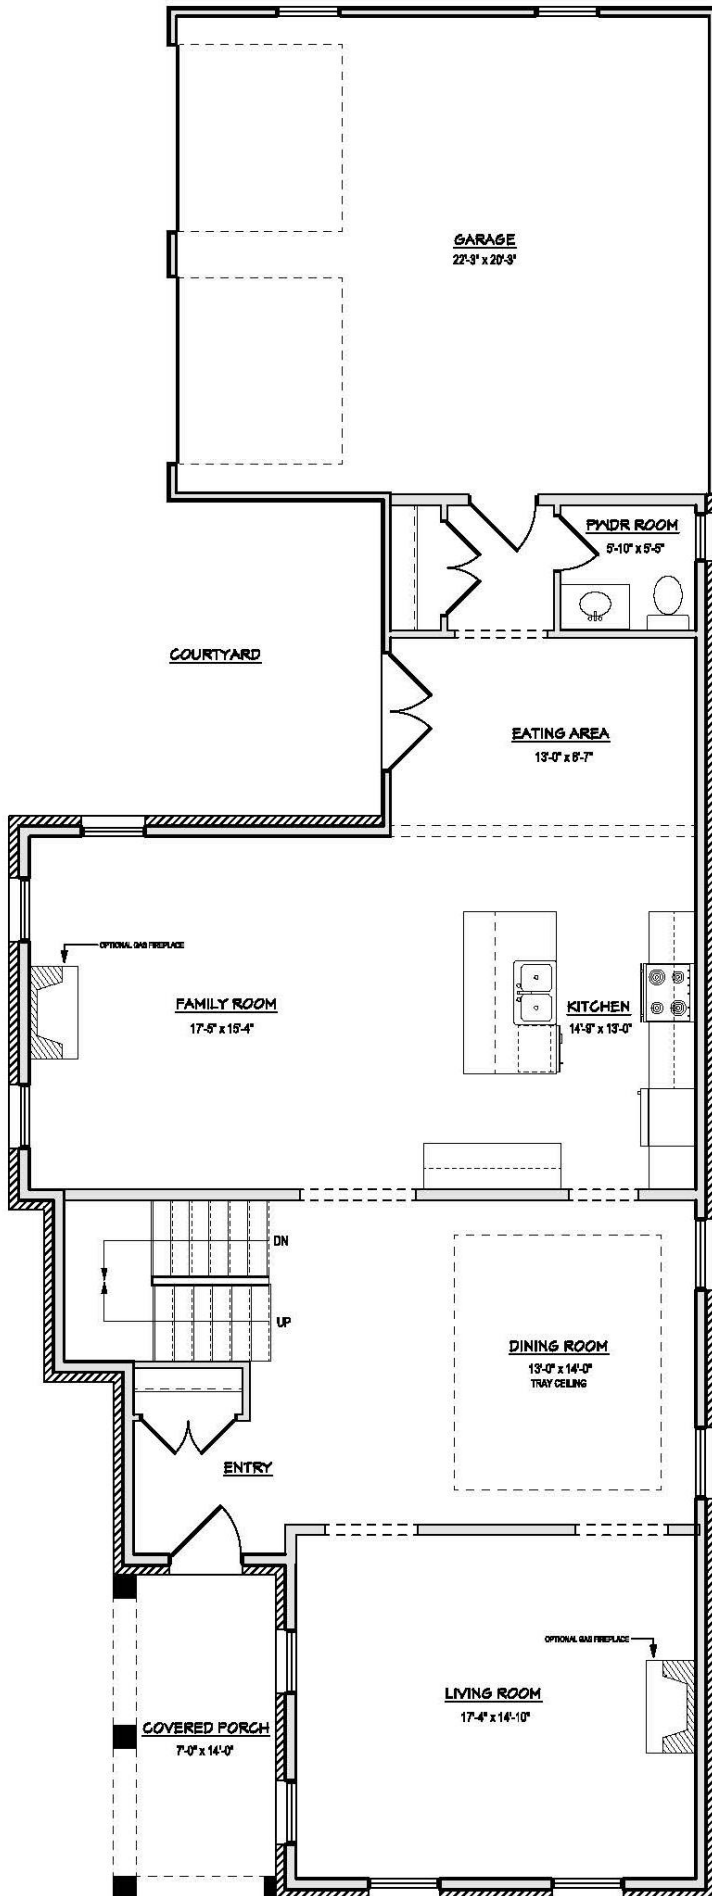

BUILDING EXCELLENCE
 **STALWOOD
HOMES**

THE LAKEVIEW ESTATE

CEDAR SHORE
RESIDENCES

BUILDING EXCELLENCE

CEDAR SHORE
RESIDENCES

Main Floor 1424 sq.ft.

Upper Floor 1216 sq.ft.