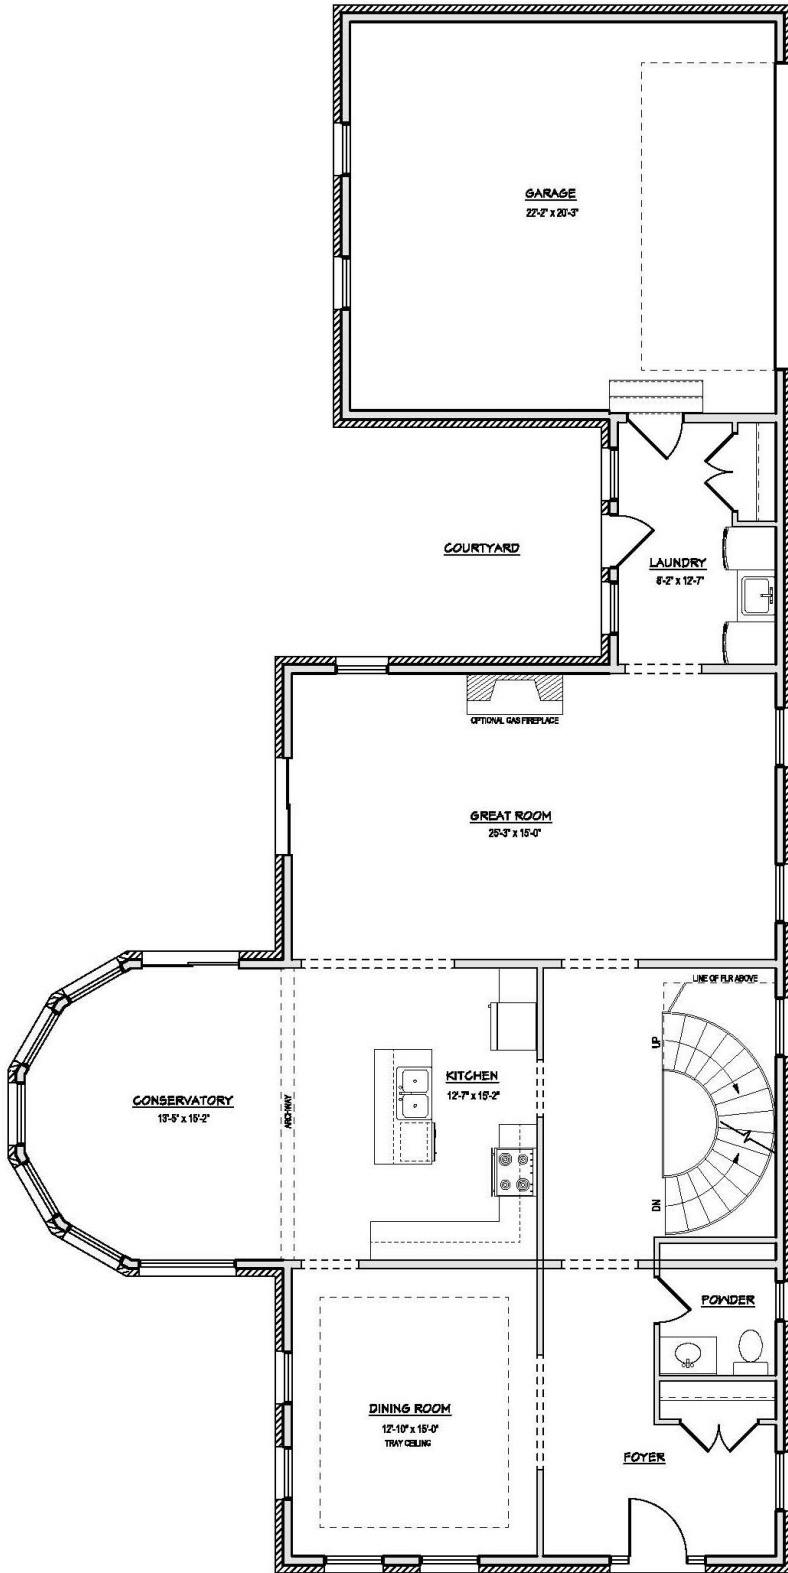

ARTIST CONCEPT

# THE VAUGHAN ESTATE

BUILDING EXCELLENCE

CEDAR SHORE  
RESIDENCES

Main Floor 1622 sq.ft.

Upper Floor 1188 sq.ft.