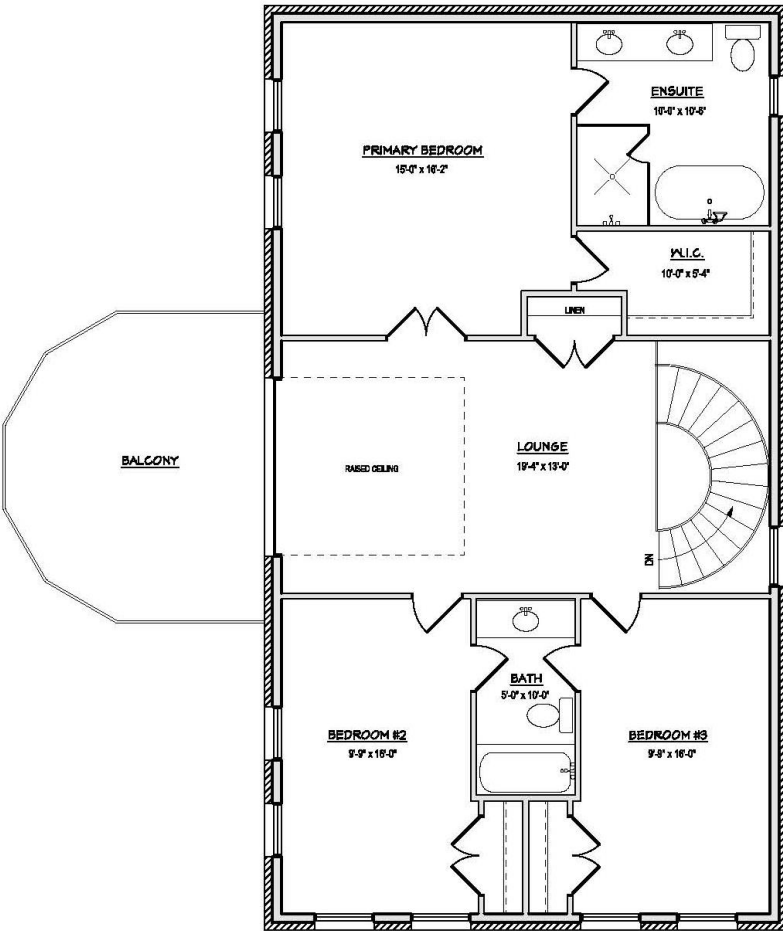

ARTIST CONCEPT

# THE VAUGHAN ESTATE

BUILDING EXCELLENCE

CEDAR SHORE  
RESIDENCES

Main Floor 1622 sq.ft.

Upper Floor 1188 sq.ft.