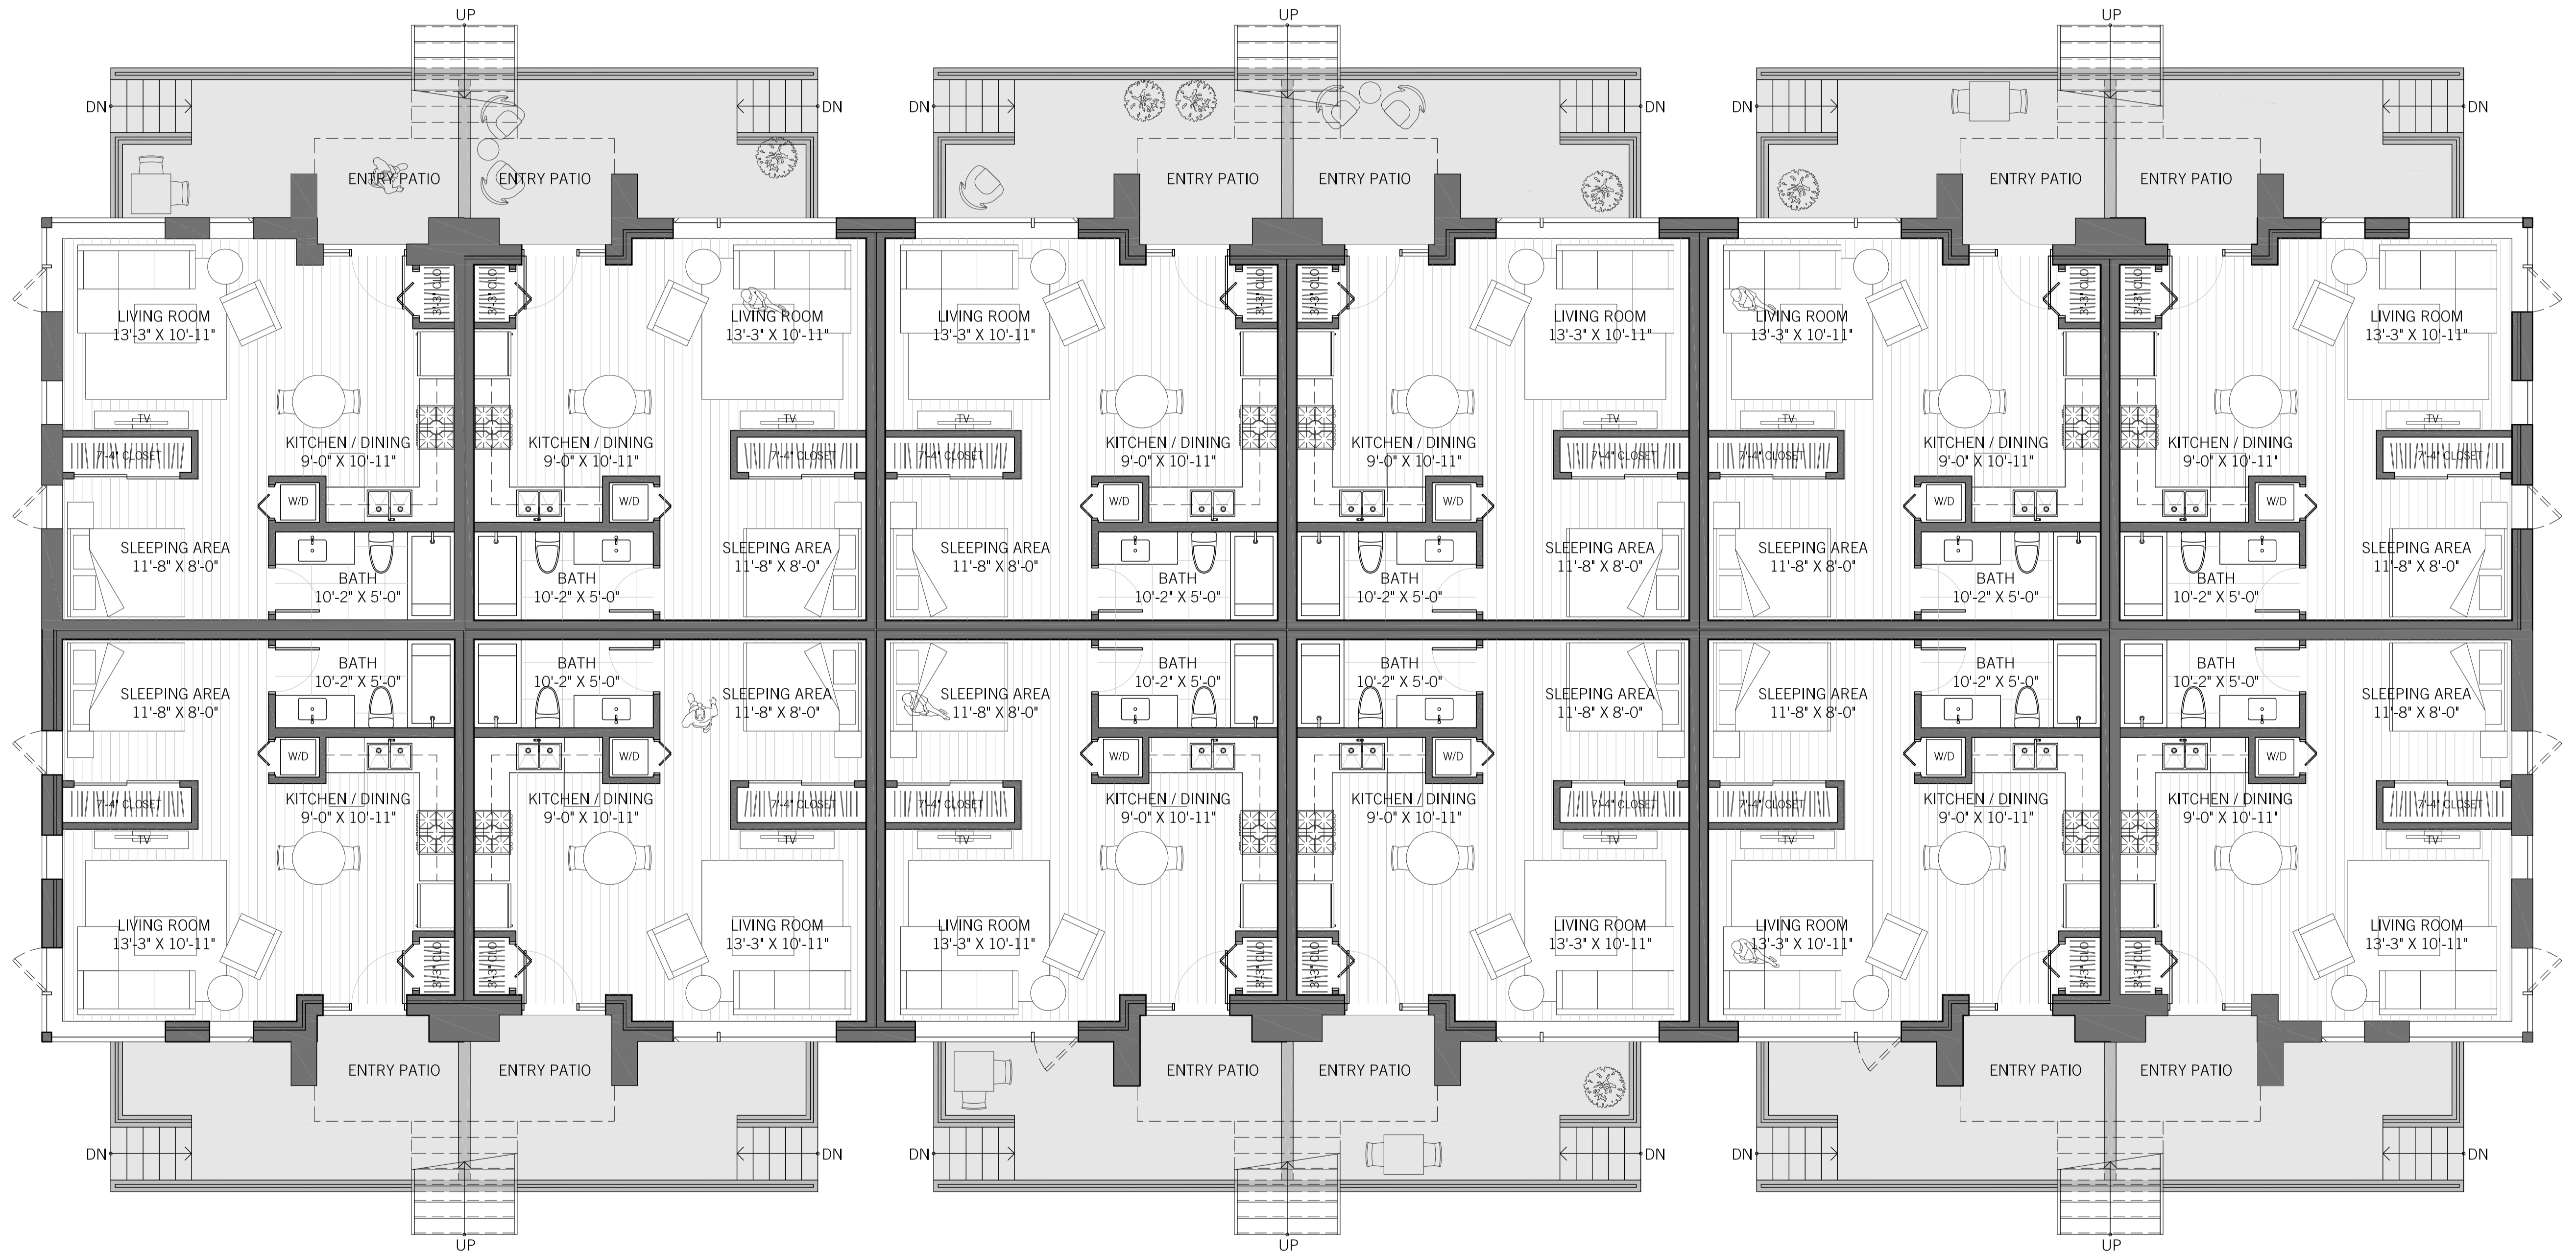

BUILDING EXCELLENCE

LOWER LEVEL UNITS - 517 sq.ft.

BUILDING EXCELLENCE

# STALWOOD HOMES

**UPPER LEVEL UNITS - 547 sq.ft.**