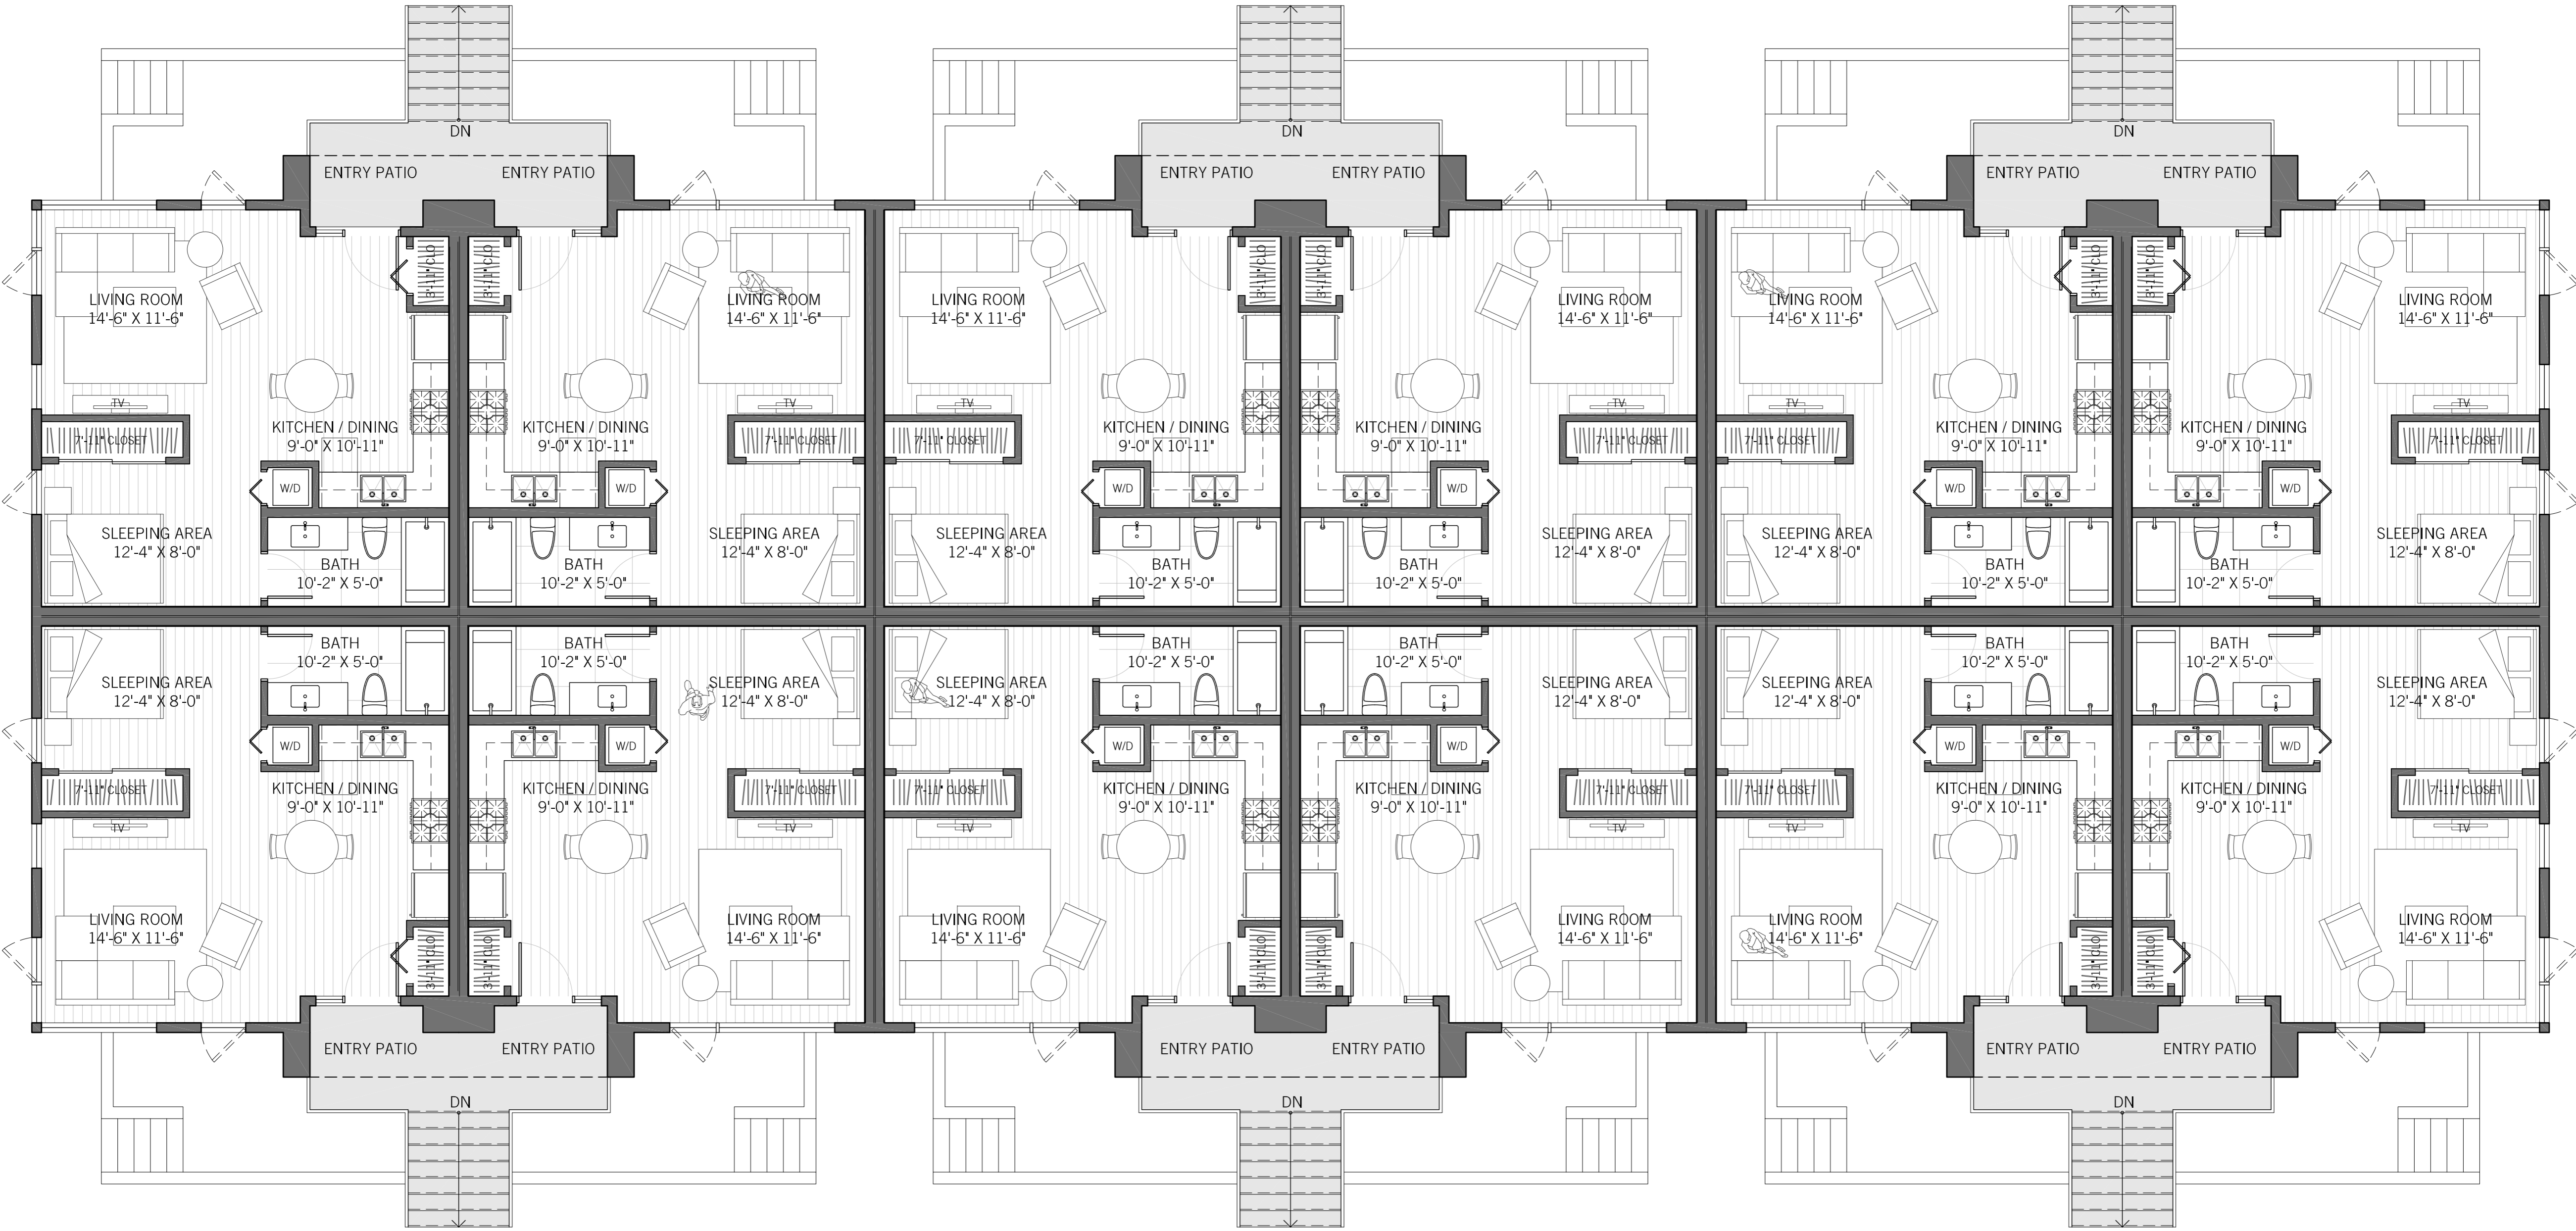

BUILDING EXCELLENCE

LOWER LEVEL UNITS - 517 sq.ft.

BUILDING EXCELLENCE

# STALWOOD HOMES

**UPPER LEVEL UNITS - 547 sq.ft.**