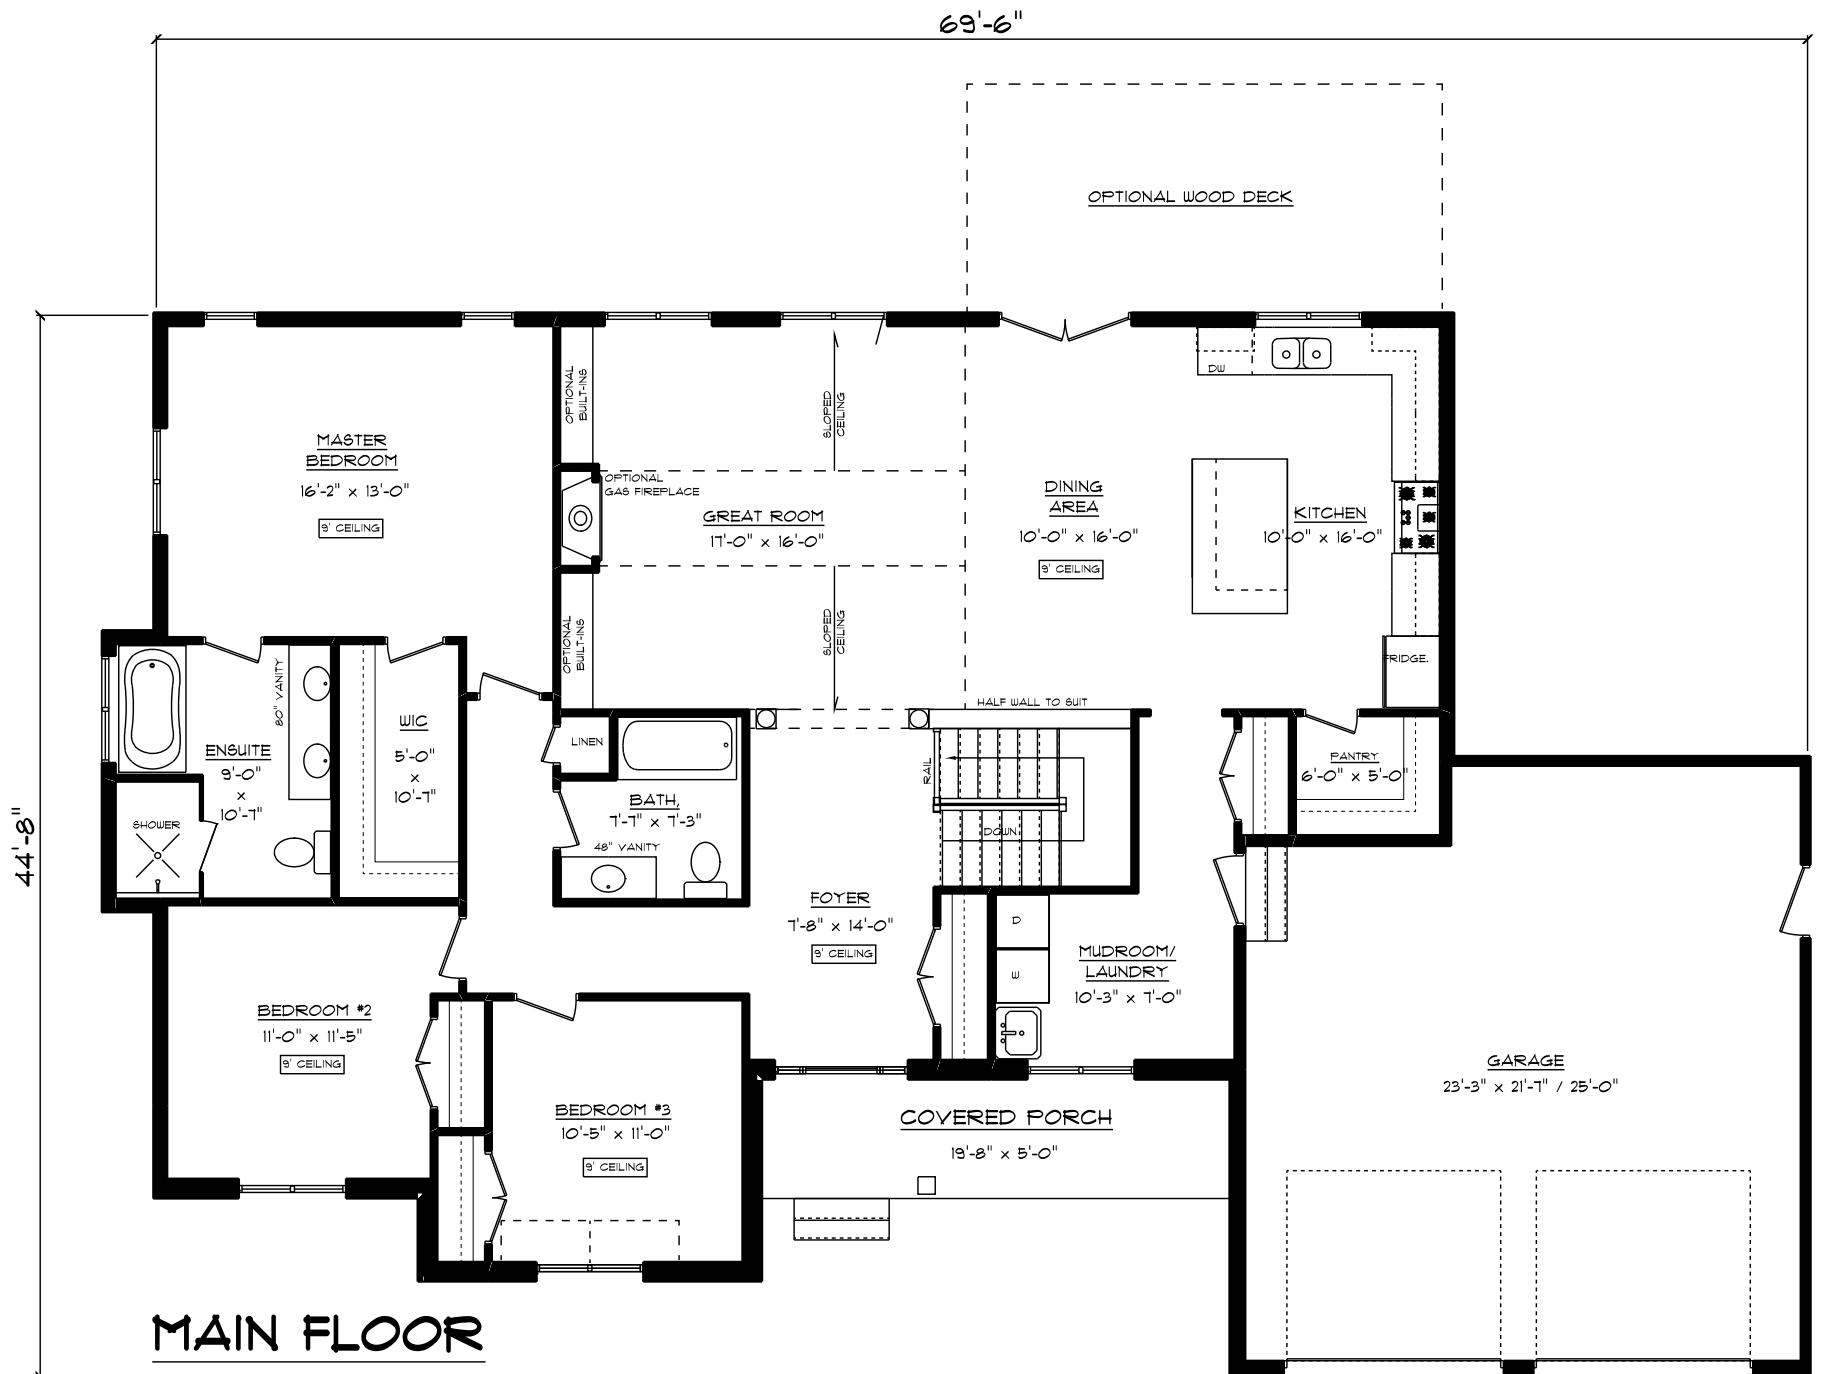

FRONT ELEVATION
OPTION 'A'

FRONT ELEVATION OPTION 'B'

MAIN FLOOR

THE BRIMLEY ESTATE
- 1871 SQUARE FEET -