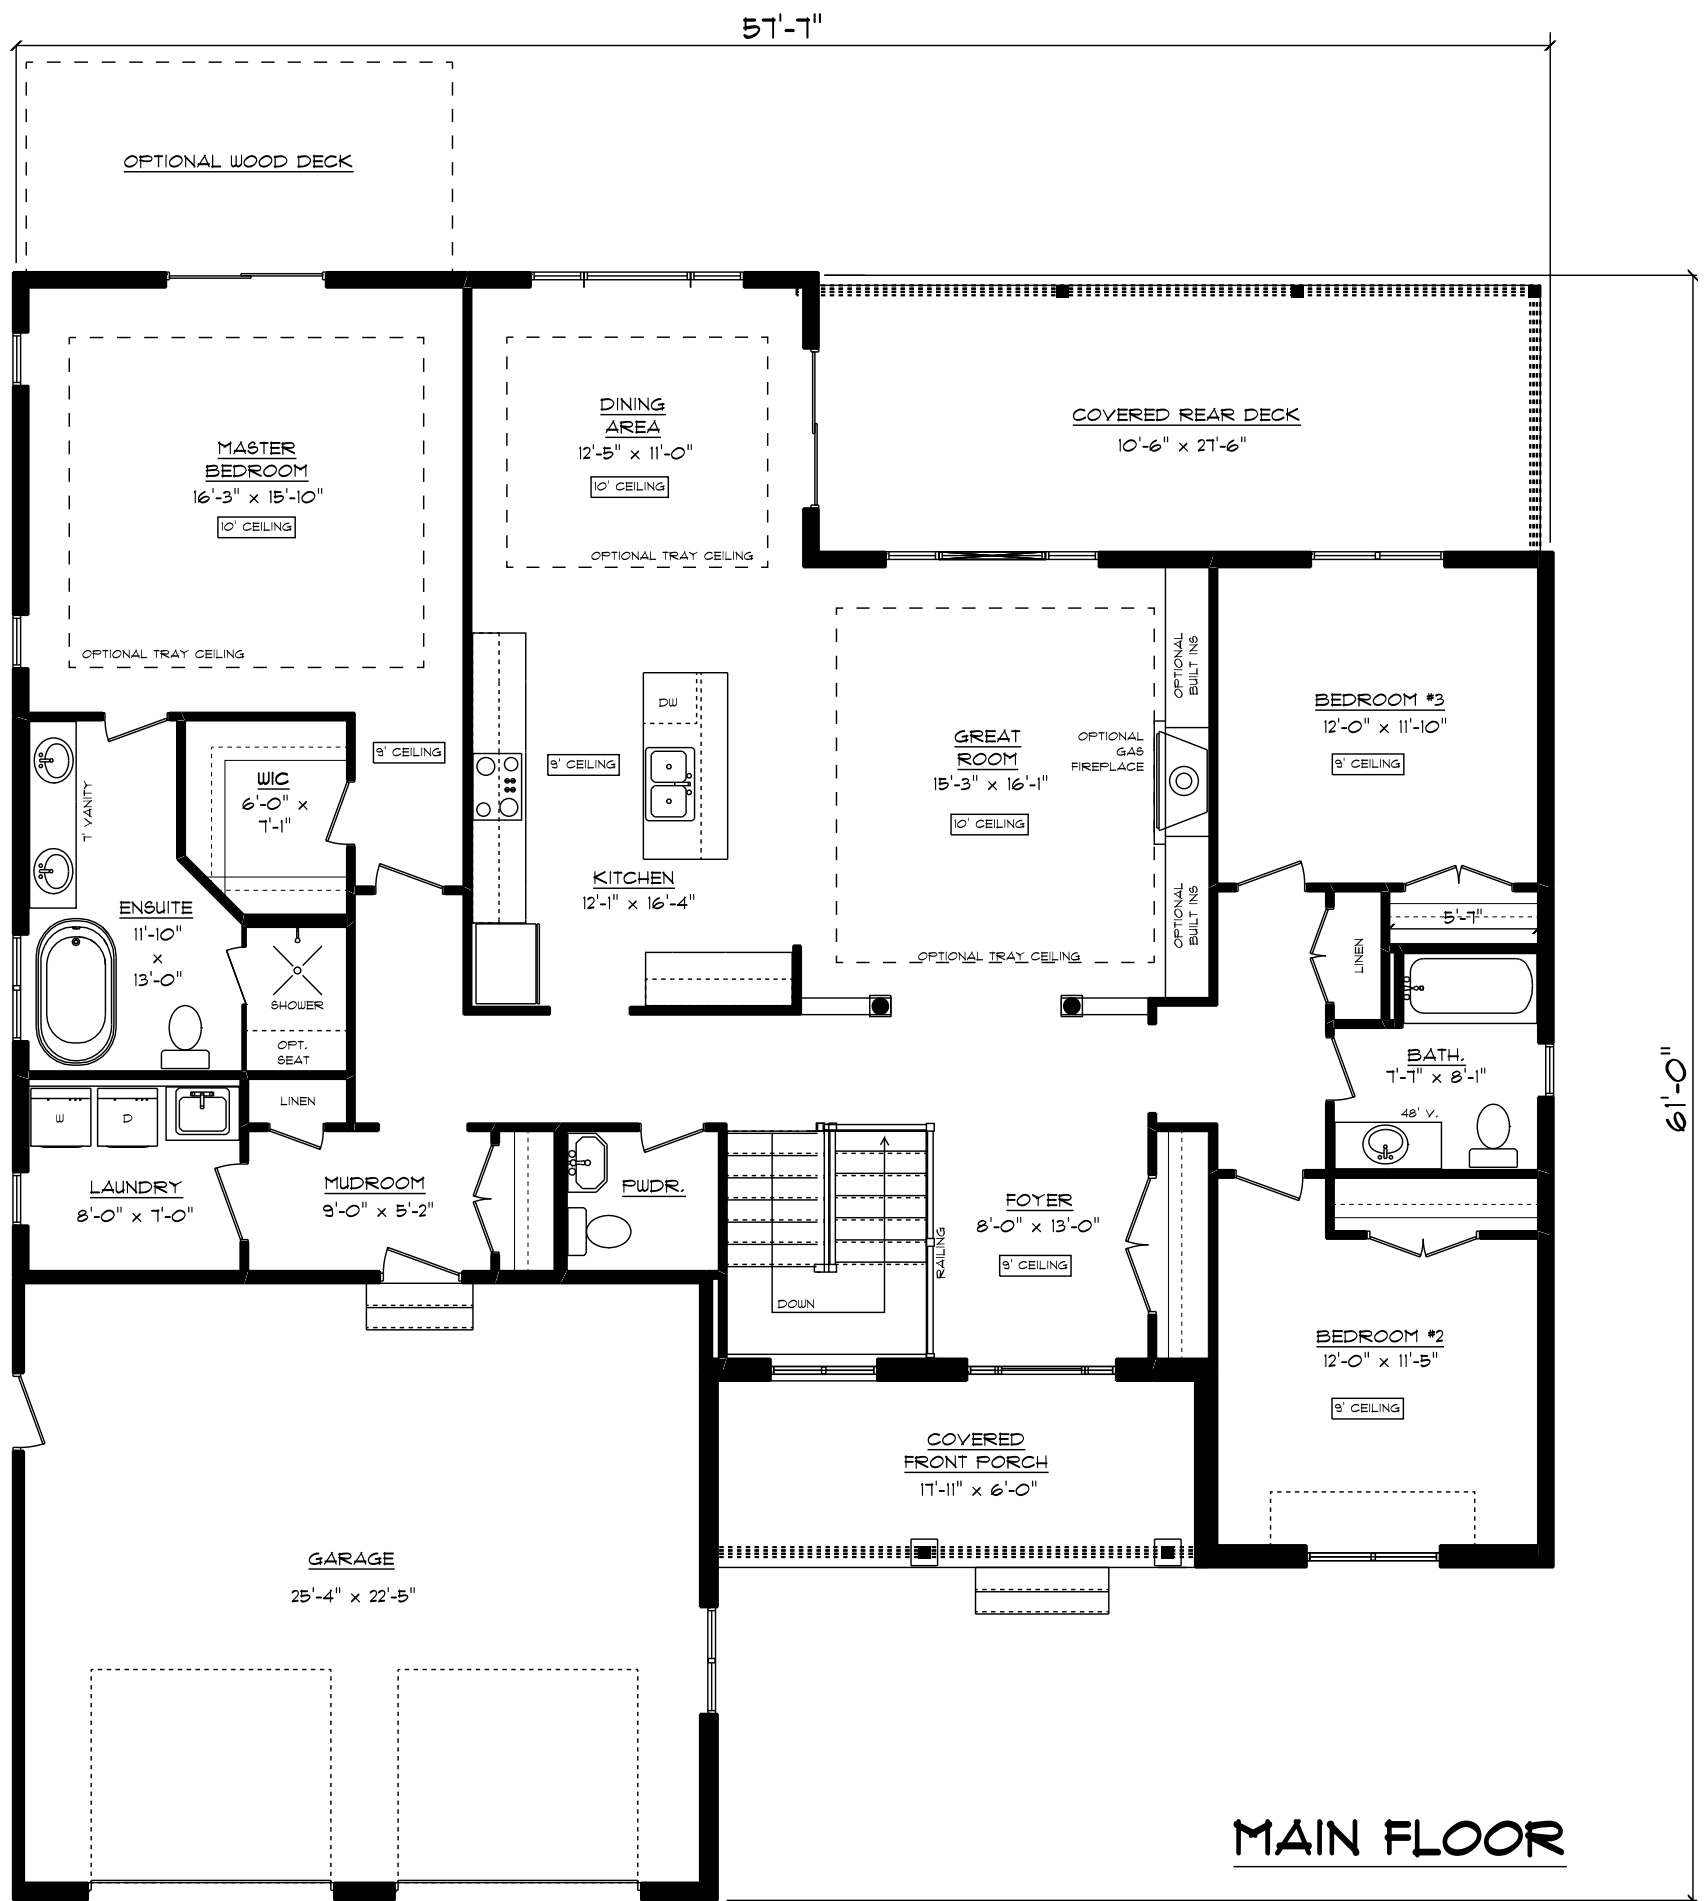

**FRONT ELEVATION**

**MAIN FLOOR**

**THE MASSEY ESTATE  
- 2098 SQUARE FEET -**